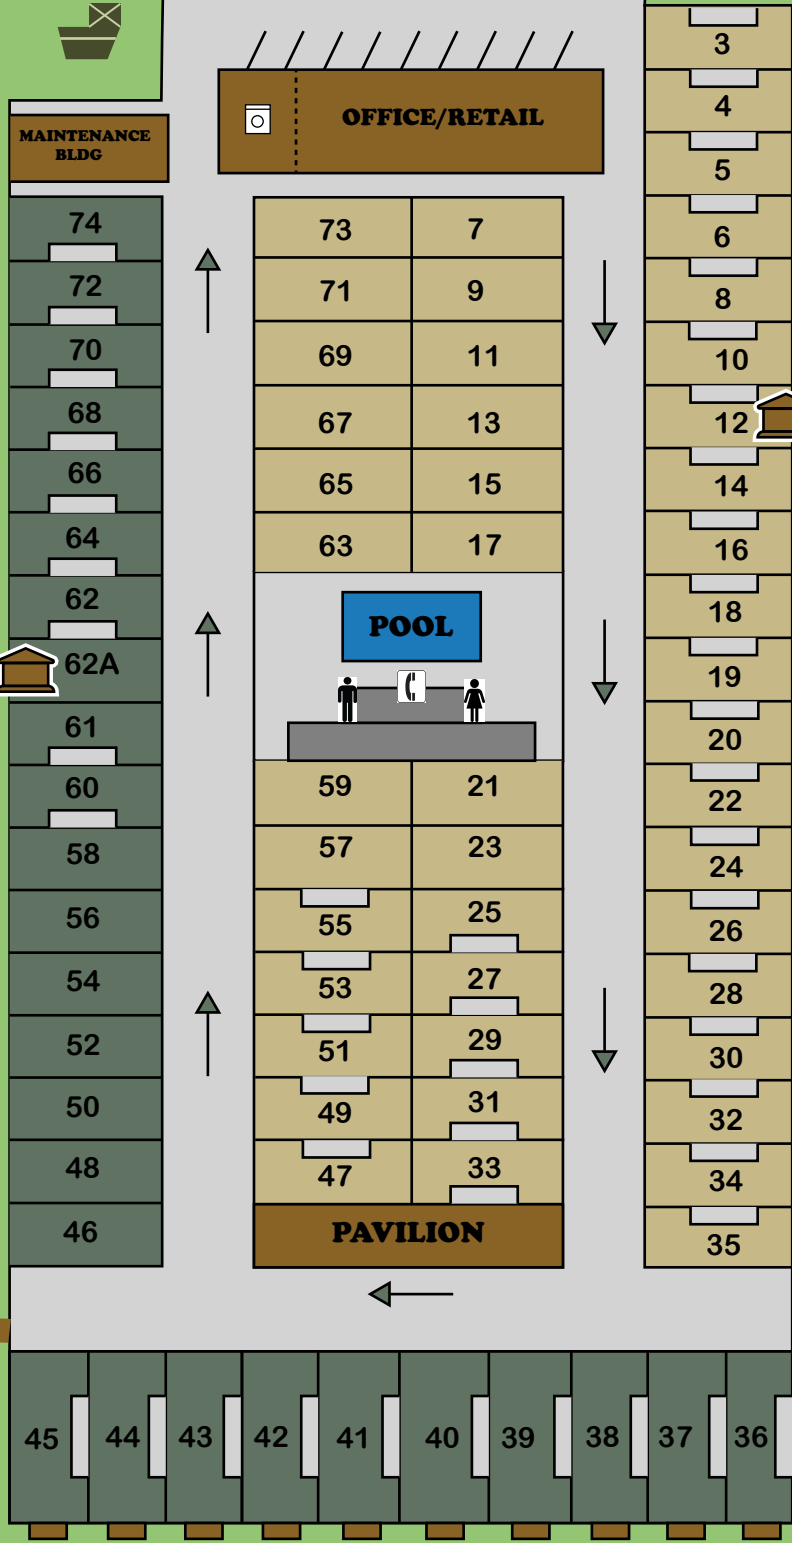

Vee Hollow
TOWNSEND, TN.
CAMPGROUND

865-448-6061

8429 STATE HIGHWAY 73
TOWNSEND, TN 37882
WWW.CAMPVEEHOLLOW.COM

LEGEND

- FULL HOOK-UP (30/50 AMP)
- FULL HOOK-UP (30 AMP)
- Decks
- CONCRETE PAD
- Phone 911
- 24hr LAUNDRY SERVICE
- RESTROOMS/BATH HOUSE
- DUMPSTER

YOUR SITE #

RIVER PATH